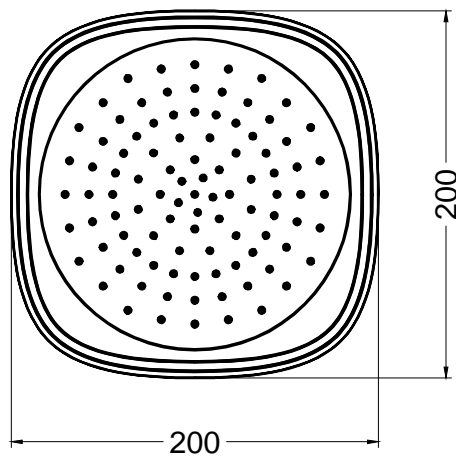

Front view

Copyright © Rigel Technology. (S) Pte Ltd All rights reserved.

Rev	0.1
Date	03.03.2021

DISCLAIMER : While every effort has been made to ensure factual accuracy, the information presented is subject to changes due to requirements in different sites, markets and / or countries. Rigel reserves the right to make the necessary amendments at any time without prior notice.