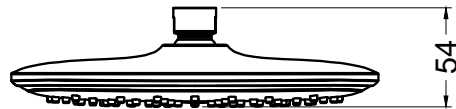

Technical Drawing

Side view